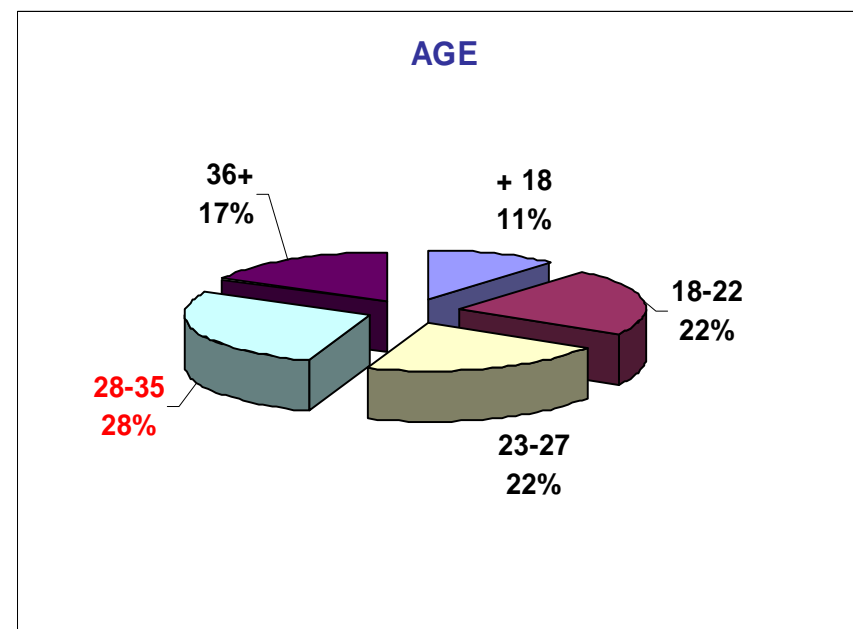

The demographic characteristics

Portrait of the reader of Mobile KP: it is the man (85%) in the age of 25-30 years more often