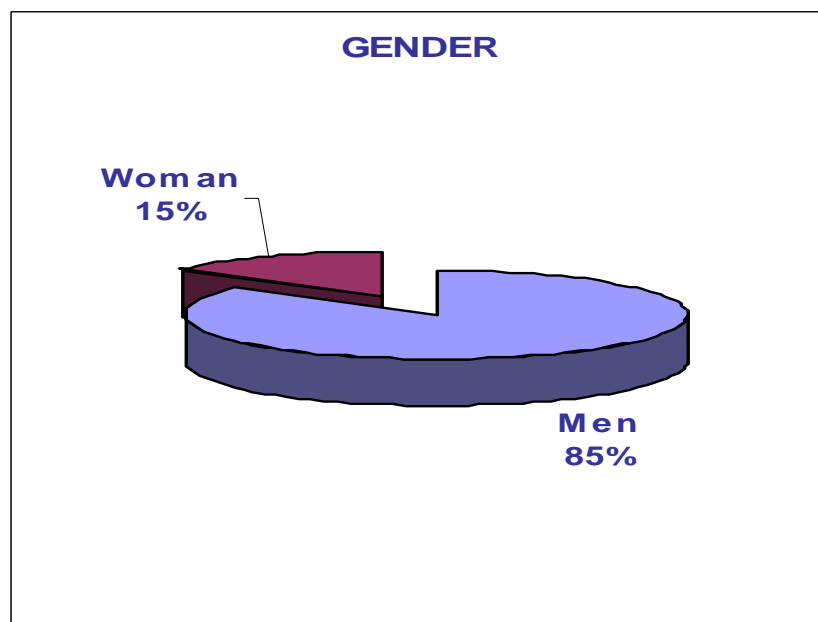

The demographic characteristics

Portrait of the reader of Mobile KP: it is the man (85%) in the age of 25-30 years more often